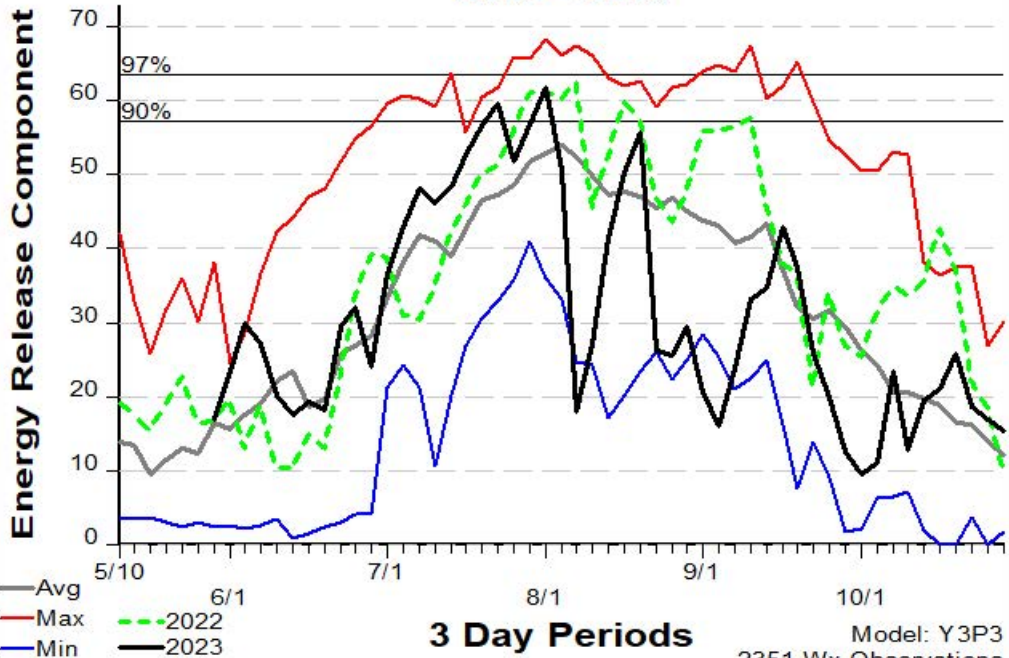

100424-LINES CREEK 2005 - 2019

3 Day Periods

Model: Y3P3

2351 Wx Observations

FF+5.0 build 20210317 11/07/2023-12:59